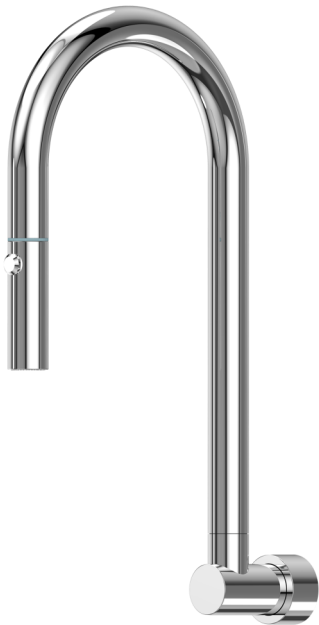

RETRACTABLE WALL SPOUT – SUP800RLS_CP

Note: Drawings are not to scale and are for reference only. Specifications and sizes can be changed by the manufacturer without notice. Refer to physical unit prior to installation.

Product Specifications

Base Material	304 Stainless Steel	
Finish	Chrome Plated	
Height	374mm	
Projection	194mm	
Features	Retractable pull out dual spray pattern nozzle Rotating swivel ball joint nozzle 400mm pull out length (excl. nozzle) Swivel arm Fast and easy installation Compliments most existing wall taps or mixer	
WELS Rating	5 star water efficiency, 6.0L per minute, Reg. T42070	
Warranty	2 years parts and labour	