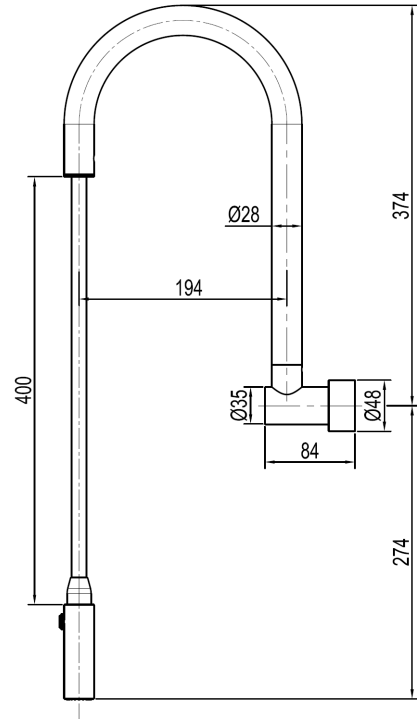

RETRACTABLE WALL SPOUT – SUP800RLS_CP

Note: Drawings are not to scale and are for reference only. Specifications and sizes can be changed by the manufacturer without notice. Refer to physical unit prior to installation.

Product Specifications

Base Material	304 Stainless Steel	
Finish	Chrome Plated	
Height	374mm	
Projection	194mm	
Features	Retractable pull out dual spray pattern nozzle Rotating swivel ball joint nozzle 400mm pull out length (excl. nozzle) Swivel arm Fast and easy installation Compliments most existing wall taps or mixer	
WELS Rating	5 star water efficiency, 6.0L per minute, Reg. T42070	
Warranty	2 years parts and labour	