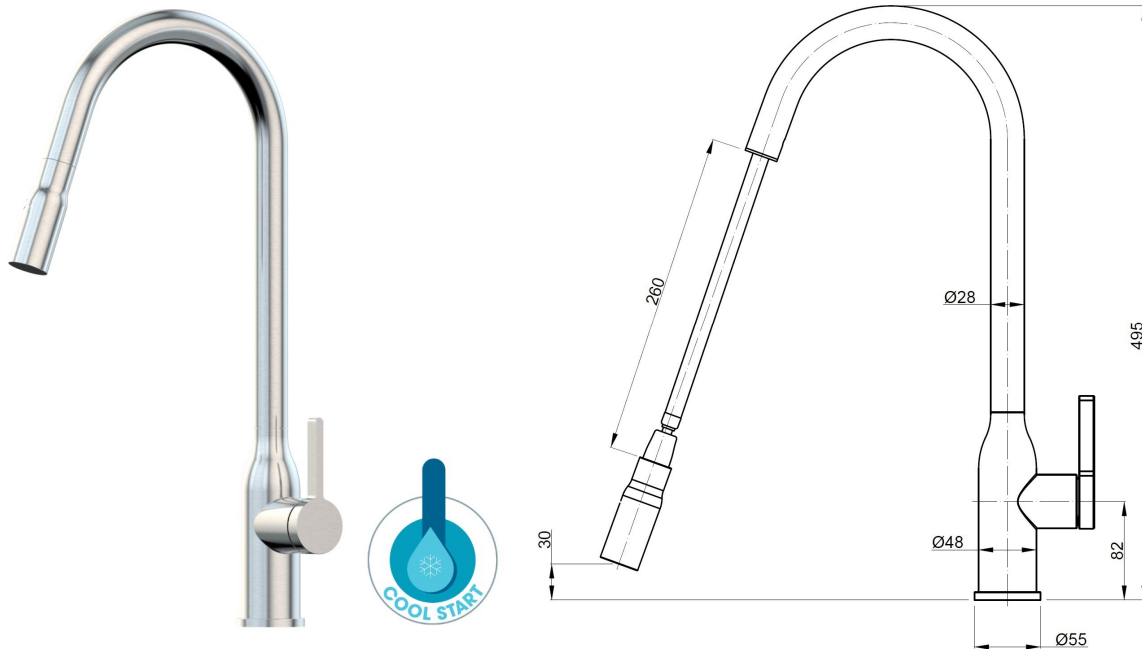

# XTRAVERT – XFIT920RKM / XFIT920RKM\_CP /XFIT920RKM\_PS/ XFIT920RKM\_BC / XFIT920RKM\_BP

Note: Drawings are not to scale and are for reference only. Specifications and sizes can be changed by the manufacturer without notice. Refer to physical unit prior to installation.

## Product Specifications

Base Material	304 Stainless Steel	
Finish	Satin / Chrome Plated / Polished / Black & Bling	
Installation	Xpressfit Top Mount	
Height	495mm	
Projection	235mm	
Features	Cool start handle Retractable pull out nozzle (260mm pull out length ex nozzle) Rotating swivel ball joint nozzle	
WELS Rating	3 star water efficiency, 9.0L per minute, Reg. T35571	
Cartridge Size	35mm	
Warranty	2 years parts and labour, 15 years replacement on cartridge and PEX inlet hoses	