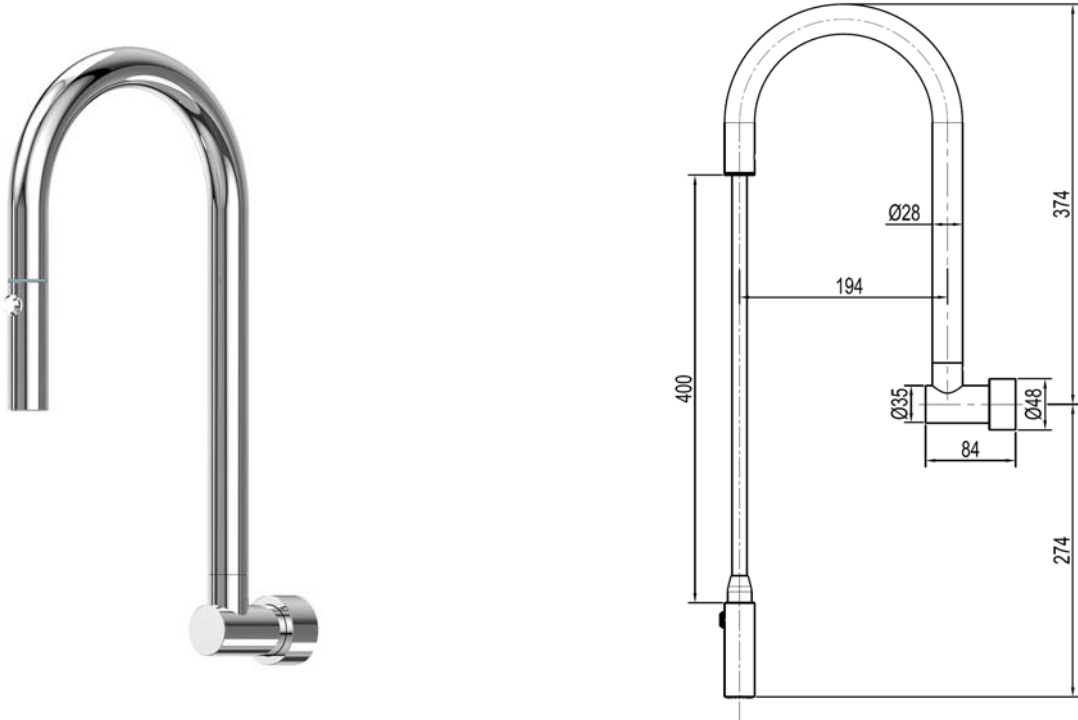

RETRACTABLE WALL SPOUT – SUP800RLS_CP / SUP800RLS_MB

Note: Drawings are not to scale and are for reference only. Specifications and sizes can be changed by the manufacturer without notice. Refer to physical unit prior to installation.

Product Specifications

Base Material	304 Stainless Steel	
Finish	Chrome Plated / Matt Black	
Height	374mm	
Projection	194mm	
Features	Retractable pull out dual spray pattern nozzle Rotating swivel ball joint nozzle 400mm pull out length (excl. nozzle) Swivel arm Fast and easy installation Compliments most existing wall taps or mixer	
WELS Rating	5 star water efficiency, 6.0L per minute, Reg. T42070	
Warranty	2 years parts and labour	